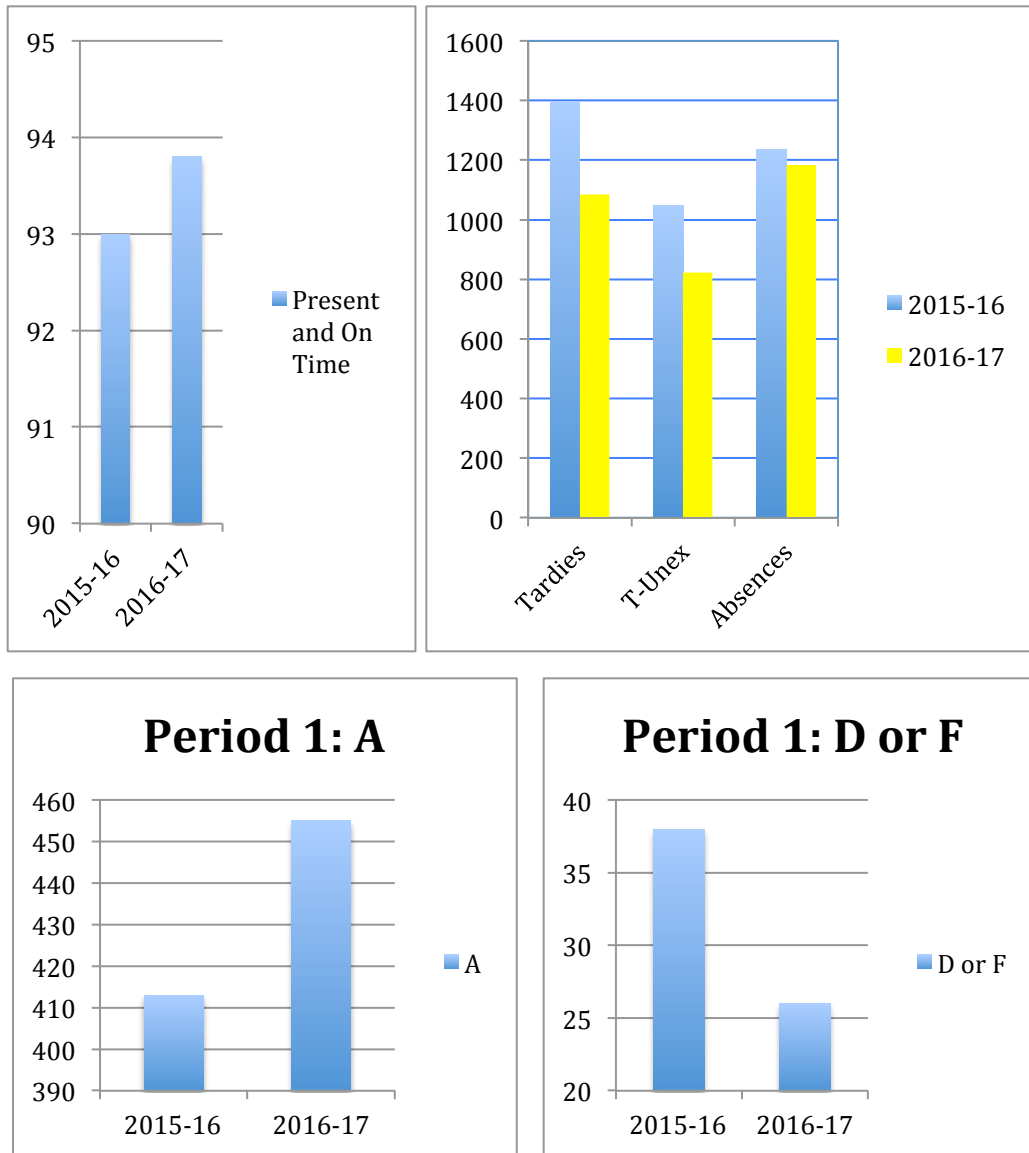

HANOVER HIGH SCHOOL START TIME UPDATE

2016-17 TERM 1

Attendance

Highlights

- 22% decrease in students tardy to school
- In period 1 classes, a 32% decrease in D's and F's, and a 10% increase in A's.
- Anecdotal benefits