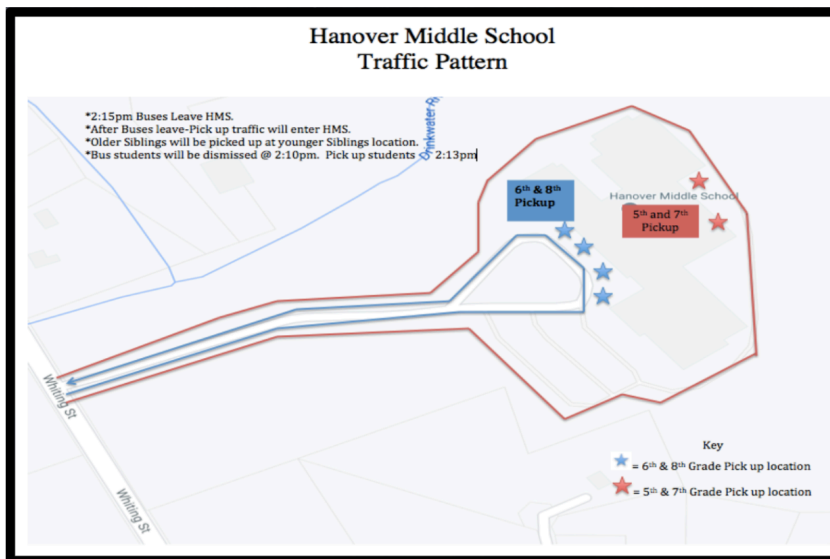

HMS Morning Drop off

Early drop off will be from 7:00-7:15am - when students arrive they will enter the front of the building and go to the cafeteria. After 7:15am cars will be directed to the back of the building for drop off where staff members will greet students and then head to the cafeteria. Please pull all the way up to minimize drop off time for all. Students will be dismissed from the cafeteria and head to homerooms at 7:25am.

- -Bus students will arrive at HMS from approximately 7:15am-7:30am.
- -We strongly encourage families to ride the bus to school everyday, this will significantly reduce the amount of traffic and your morning commute time.

HMS Afternoon Pick up

Buses leave HMS @ 2:15pm.

Cars picking up are NOT allowed into HMS before 2:15pm... Please follow these rules, they are crucial to getting all kids home safely.

After buses leave, all cars are permitted to enter HMS.

1. -Families with 6th and 8th graders will pick their students in front of HMS.
   - -Families with 5th and 7th graders will pick their students in the back of HMS.
2. If families have siblings in different grades, all siblings will be picked at the youngest sibling's location.

January	February	March	April
1 2 3 4 5 6 7 8 9 10 11 12 13 14 15 16 17 18 19 20 21 22 23 24 25 26 27 28 29 30 31	1 2 3 4 5 6 7 8 9 10 11 12 13 14 15 16 17 18 19 20 21 22 23 24 25 26 27 28 29	1 2 3 4 5 6 7 8 9 10 11 12 13 14 15 16 17 18 19 20 21 22 23 24 25 26 27 28 29 30 31	1 2 3 4 5 6 7 8 9 10 11 12 13 14 15 16 17 18 19 20 21 22 23 24 25 26 27 28 29 30
May	June	July	August
1 2 3 4 5 6 7 8 9 10 11 12 13 14 15 16 17 18 19 20 21 22 23 24 25 26 27 28 29 30 31	1 2 3 4 5 6 7 8 9 10 11 12 13 14 15 16 17 18 19 20 21 22 23 24 25 26 27 28 29 30 31	1 2 3 4 5 6 7 8 9 10 11 12 13 14 15 16 17 18 19 20 21 22 23 24 25 26 27 28 29 30 31	1 2 3 4 5 6 7 8 9 10 11 12 13 14 15 16 17 18 19 20 21 22 23 24 25 26 27 28 29 30 31
September	October	November	December
1 2 3 4 5 6 7 8 9 10 11 12 13 14 15 16 17 18 19 20 21 22 23 24 25 26 27 28 29 30	1 2 3 4 5 6 7 8 9 10 11 12 13 14 15 16 17 18 19 20 21 22 23 24 25 26 27 28 29	1 2 3 4 5 6 7 8 9 10 11 12 13 14 15 16 17 18 19 20 21 22 23 24 25 26 27 28 29 30	1 2 3 4 5 6 7 8 9 10 11 12 13 14 15 16 17 18 19 20 21 22 23 24 25 26 27 28 29 30 31

Upcoming Events

- **9/5** First Day of School (Full Day)
- **9/6** 5th Grade Instrument Demo
- **9/12** Picture Day
- **9/12** Grade 5 Instrument Rental Night 7:00-8:00pm
- **9/13** School Committee Meeting
- **9/18** Curriculum Night Grades 5&6 6:00-8:00pm
- **9/19** Curriculum Night Grades 7&8 6:00-8:00pm
- **9/22** HMS SPIRIT DAY
- **9/22** HMS Socials - Times TBD
- **9/27** School Committee Meeting
- **9/28** Gr 7 (team 7B)Tree Tops field trip
- **9/29** Gr 7 (team 7A)Tree Tops field trip
- **10/3** Early Release 12:15pm
- **10/9** No School Columbus Day
- **10/24** Picture Retake Day
- **10/25** School Committee Meeting
- **10/27** Harvest Fest @ HMS